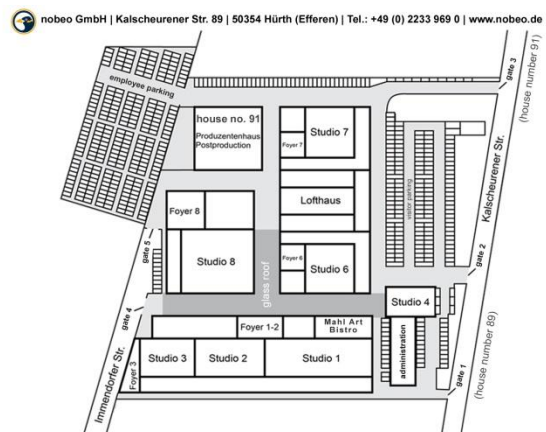

Follow the street for 800 m to reach the nobeo studios on the left side (next to Premio Reifen + Autoservice).

Parking

Parking spaces are available at our signposted car park's. The car park's can be accessed from the entrance at Gate 3, Kalscheurener Straße 91.

There is a charge for parking in the car park's. The first 60 minutes are free of charge. Then every additional hour costs €1,50 with a maximum daily charge of €9. In case of ticket loss the user has to pay the maximum daily charge.

Pay machines are located in front of the foyers of Studio 1 and 2, and between Studio 8 and the producers' centre.

Catering

Visitors can purchase food and beverages at the Mahl Art Bistro before the start of studio tours or shows. The Bistro is open to the public on the nobeo site. Customers can choose from three daily specials or purchase snacks and drinks.

The Mahl Art Bistro is open Mondays to Fridays from 08:00 AM to 04:00 PM, and closed on weekends and holidays.

Visitors joining us as viewers can usually purchase snacks and drinks in the visitors' foyer before the show starts. However, we cannot guarantee that this option will be available for every show.

Disabled accessible toilets

A number of disabled accessible toilets are available for use on our site. If required please notify the event organiser or contact the nobeo reception in the administration area.

Map of the site