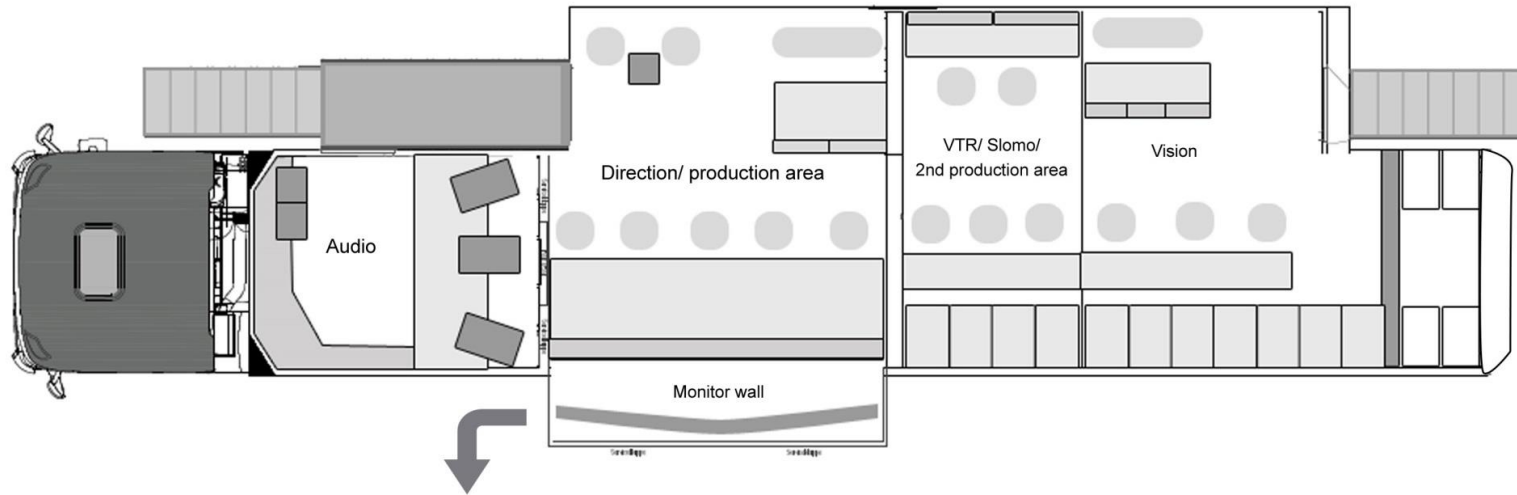

nobeo1 - factsheet

Measures and technical features