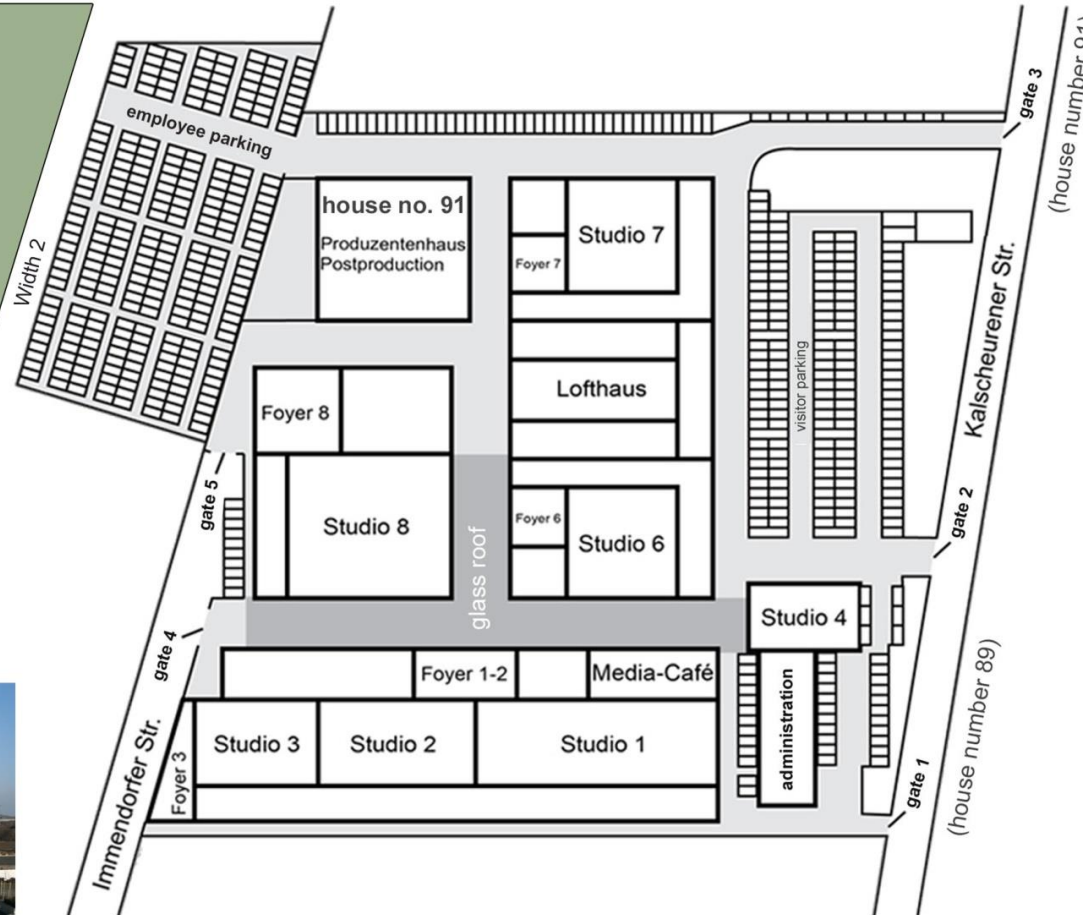

Open Air Area - factsheet

Measures and technical features

Length 1:	117.23 m
Width 1:	98.13 m
Length 2:	96.39 m
Width 2:	112.59 m
Surface area:	11,148.78 sqm

In direct proximity to the producers' area and Studio 8, the area is connected to nobeo's utilities infrastructure (water, power supply) and technological features. The direction of a production is realised in one of nobeo's studios or OB truck, which is why nobeo is known for spectacular sets and outdoor shots.

The car park in front of the open air area can be used for additional structures, events or concerts and provides space for up to 4,000 persons.

Production and editing offices, make-up rooms, wardrobes and lounges for viewers and visitors in extremely close proximity.