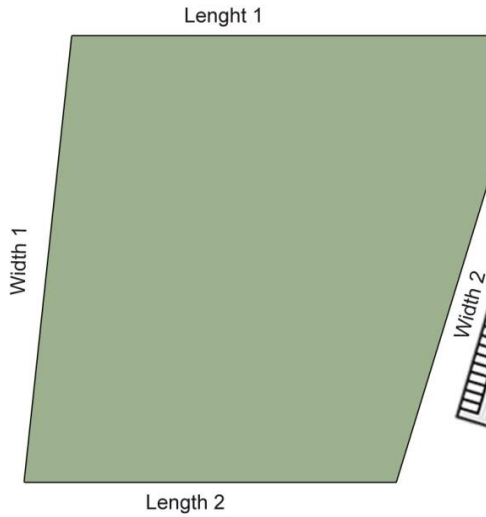

Open Air Area - factsheet

Measures and technical features

Length 1:	117.23 m
Width 1:	98.13 m
Length 2:	96.39 m
Width 2:	112.59 m
Surface area:	11,148.78 sqm

In direct proximity to the producers' area and Studio 8, the area is connected to nobeo's utilities infrastructure (water, power supply) and technological features. The direction of a production is realised in one of nobeo's studios or OB truck, which is why nobeo is known for spectacular sets and outdoor shots.