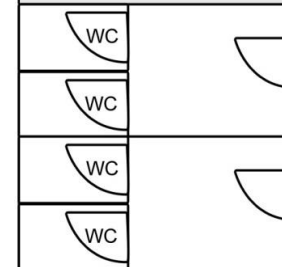

More information at www.nobeo.de or sales@nobeo.de