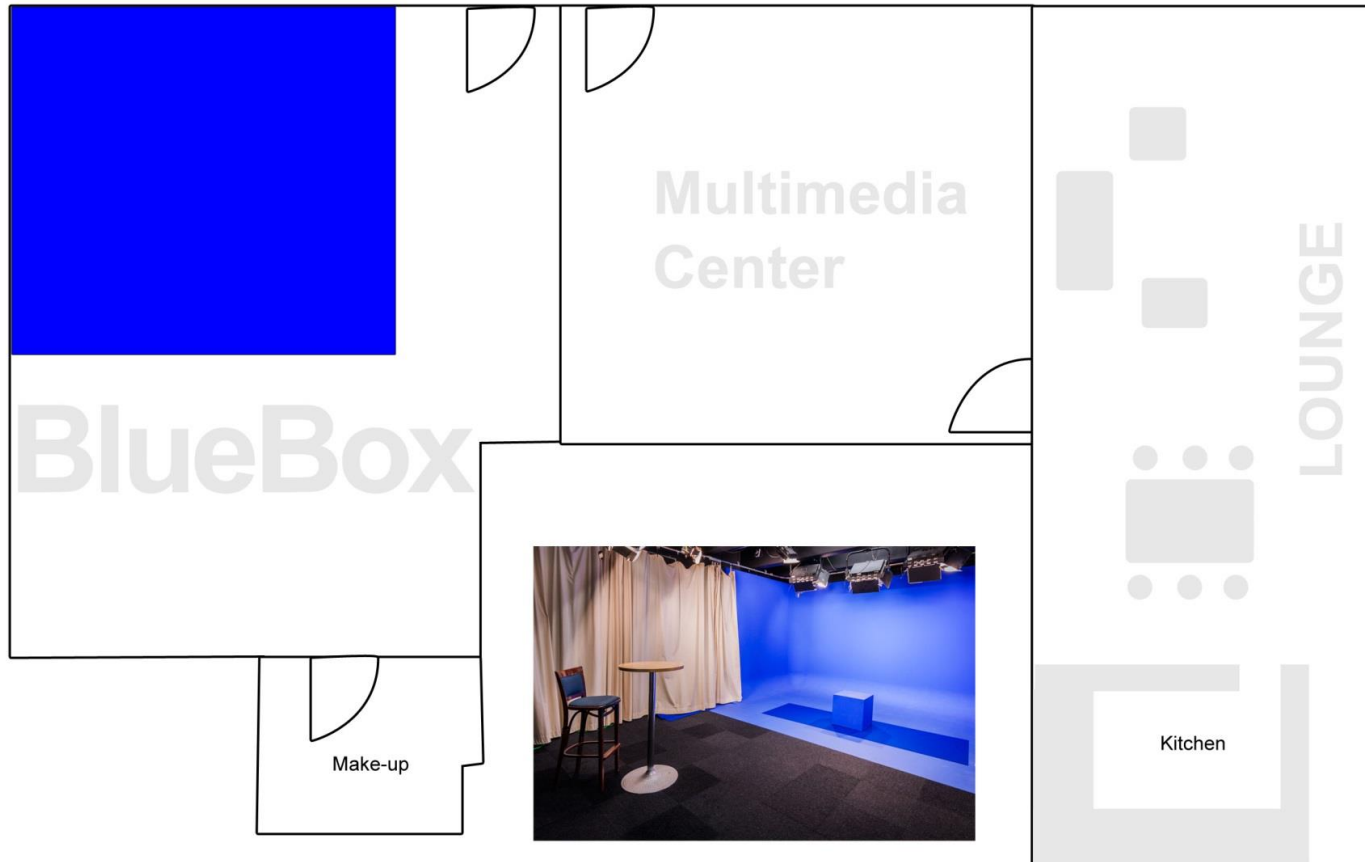

Blue Box - factsheet

Measures and technical features:

Length:	9.50 m
Width:	7.25 m
Surface area:	55 sqm
Blue Box length:	5.00 m
Blue Box width:	3.20 m
Blue Box area:	16 sqm

Light: 1*sunburst softlight
 3* 2KW single dimmer with fader control
 2* 500W fresnel spotlight Mizar
 2 * 500W fresnel spotlight Magis
 5* Nesys Softlight 660

The Blue Box is integrated into the producer area on the nobeo facilities as a stand-alone studio. This allows for flexible technological equipment with EB cameras.

In addition, the connection to nobeo's multimedia centre additionally allows direct recordings as Avid projects

Comfortable lounge area

Integrated make-up and dress room

Large parking facilities for team and viewers in close proximity

More information at www.nobeo.de or sales@nobeo.de