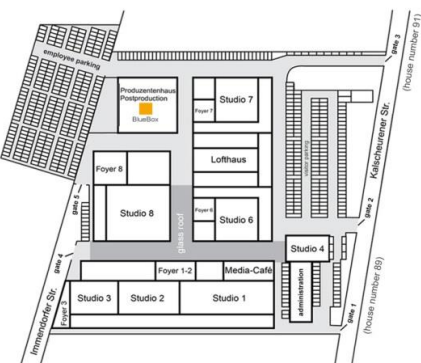

More information at www.nobeo.de or sales@nobeo.de